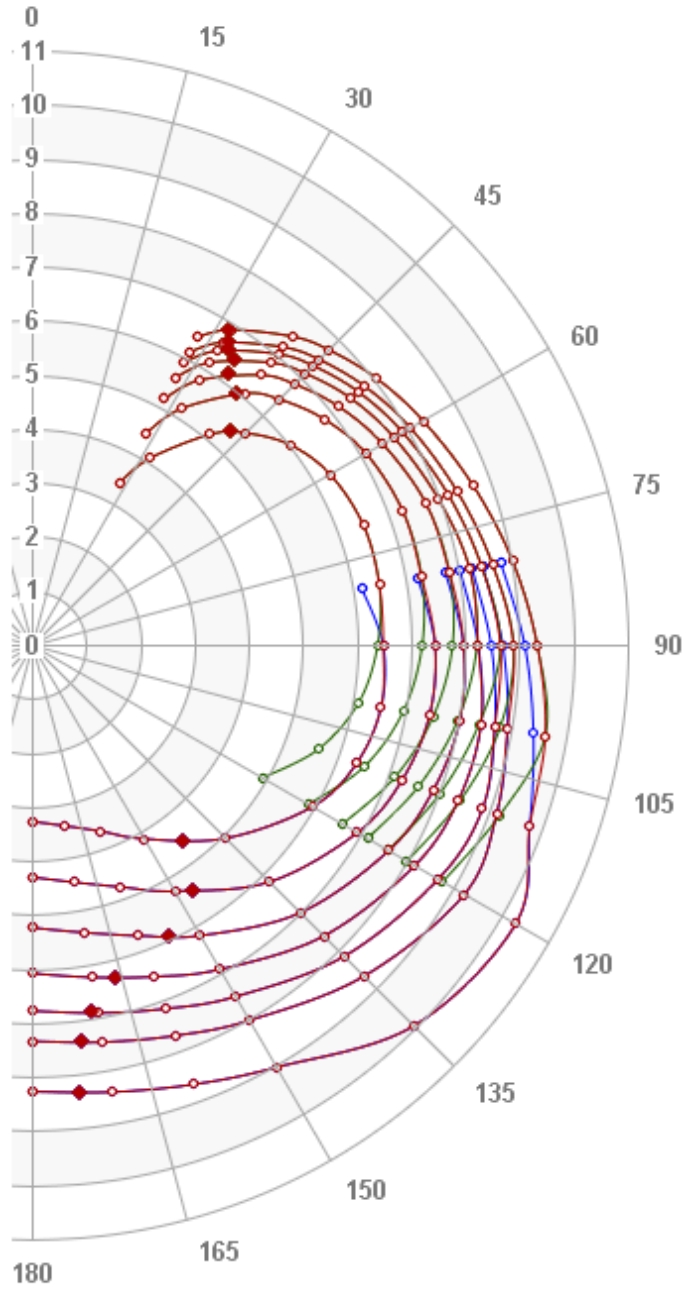

Arcona 340 VPP [Preliminary]

Windforces: 3,4,5,6,7,8 & 10 m/s  
Sail configuration: 106% foresail, spinnaker 100 m<sup>2</sup>

*Version 090413. Product specifications and appearance are subject to change without notice.  
© Arcona Yachts AB, 2009*